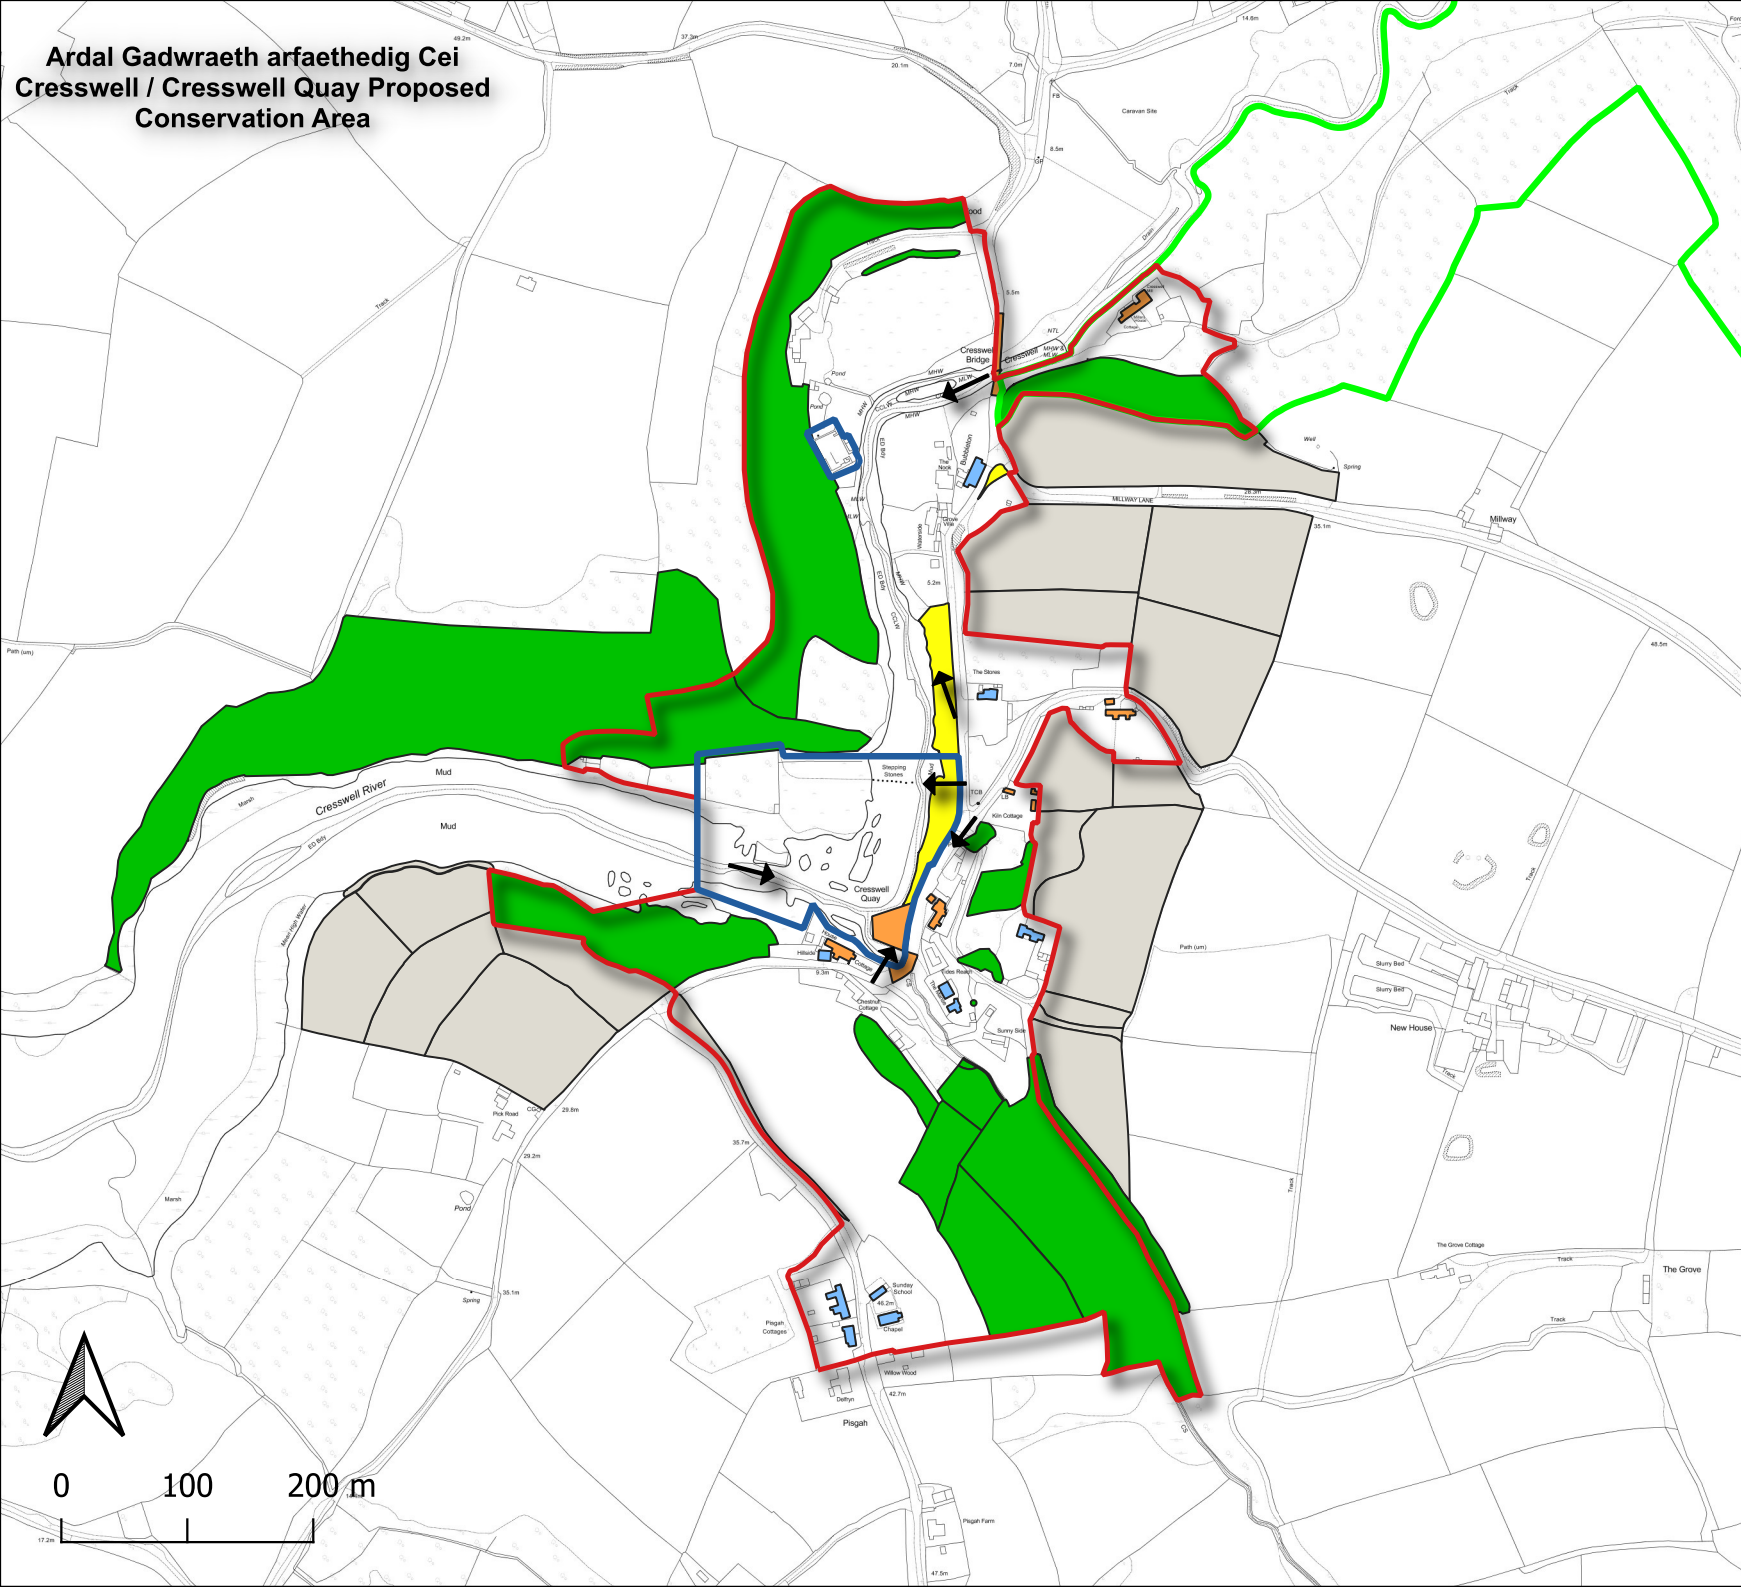

**Ardal Gadwraeth arfaethedig Cei  
Cresswell / Cresswell Quay Proposed  
Conservation Area**

-  Golygfa allweddol/  
Key Views
-  Parciau a Gerddi Hanesyddol  
Cofrestredig/Registered  
Historic Parks  
and Gardens
-  Henebion Rhestredig/  
Scheduled Ancient Monument
-  Ardal Gadwraeth arfaethedig/  
Proposed Conservation Area
-  Adeiladau Rhestredig/  
Listed Buildings
-  Gorchymyn Cadw Coed/  
Coed sy'n bwysig i'r lleoliad/  
Tree Preservation Order/  
Trees Important to Setting
-  Ardaloedd Agored hanfodol/  
Essential Open Areas
-  Adeiladau ynni positif/  
Positive Buildings
-  Ardaloedd sy'n bwysig i osodiad a  
chymeriad yr ardal gadwraeth  
arfaethedig/  
Areas Important to Setting  
and Character of The  
Proposed Conservation Area

© Crown copyright and database rights Ordnance Survey AC0000810561, 2024/Hawlfraint y Goron a hawliau cronfa ddata Arolwg Ordnans AC0000810561, 2024

Designated Historic Asset GIS Data, The Welsh Historic Environment Service (Cadw), 2024, licensed under the Open Government Licence/Data GIS ar Asedau Hanesyddol Dynodedig, Gwasanaeth Amgylchedd Hanesyddol Cymru (Cadw), 2024, wedi'u trwyddedu o dan Drwydded Llywodraeth Agored <http://www.nationalarchives.gov.uk/doc/open-government-licence/version/3/>